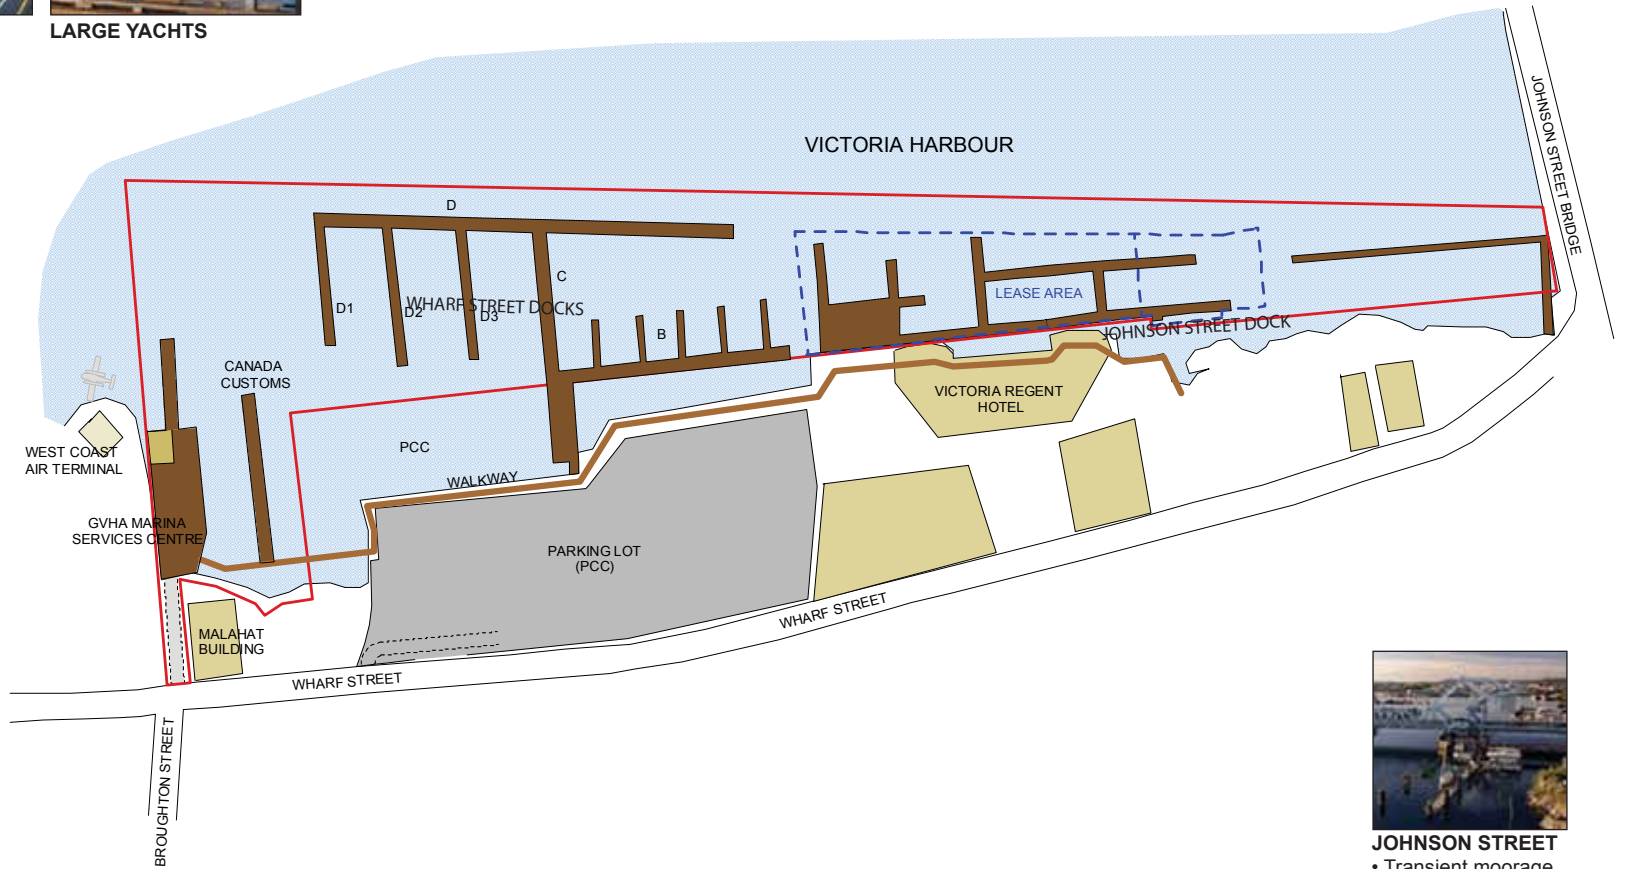

Greater Victoria Harbour Authority Properties

WHARF STREET

TRANSIENT MOORAGE

LARGE YACHTS

GVHA MARINA SERVICE CENTRE

JOHNSON STREET
 • Transient moorage
 • Monthly winter moorage

WHARF STREET
 • Transient moorage
 • Monthly moorage
 • Large yachts
 • Marina service centre
 • Tall ships
 • Float planes
 • Canada Customs

Updated February 2007.
 Not to scale.