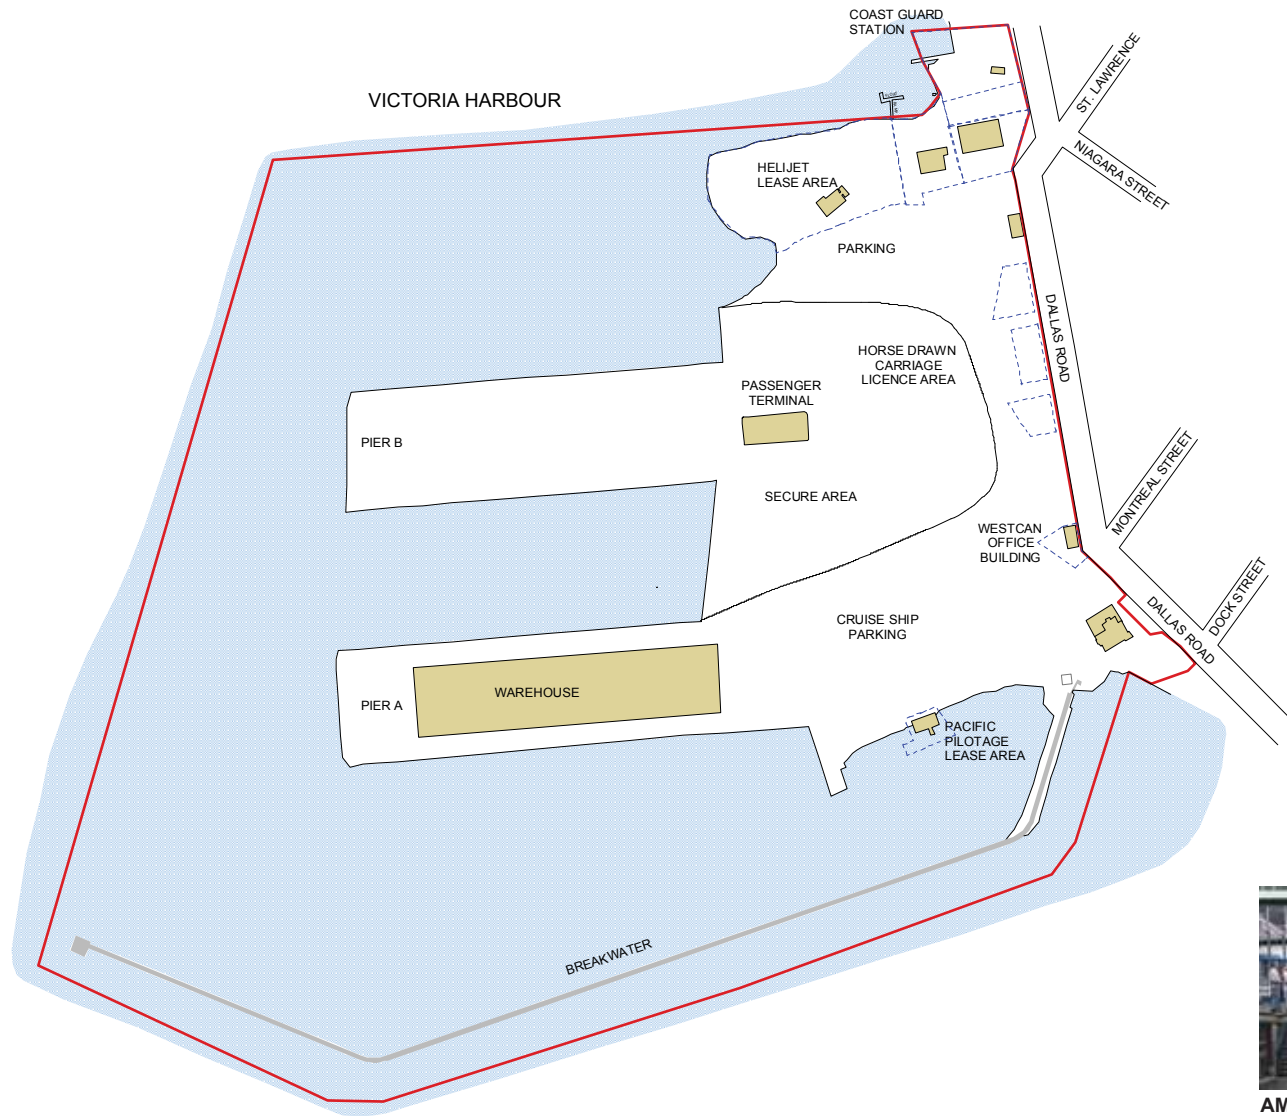

Greater Victoria Harbour Authority Properties OGDEN POINT

CRUISE SHIPS

OFFSHORE VESSEL BASE

PROJECT CARGOES

OGDEN POINT TERMINAL

- Marine industrial commercial property
- Cruise facilities
- Project cargoes
- Offshore vessel base
- Bonded warehouse
- Weather station
- Westcan stevedores
- Pacific Pilotage
- Heliport

AMENITIES

Updated February 2007.
Not to scale.